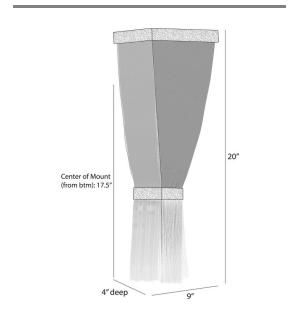

JENESSA WALL SCONCE

DWC72
 Chattered Brass, Ivory
 Microfiber
 H: 20 IN
 W: 9 IN
 D: 4 IN

A lavish tassel of ivory microfiber is set in a textured metal framing, allowing the warm glow of LED light to project upwards. This sophisticated style is cinched with a matching chattered antique brass detail, adding to its jewel-like appeal. Certified for damp locations and intended for interior use.