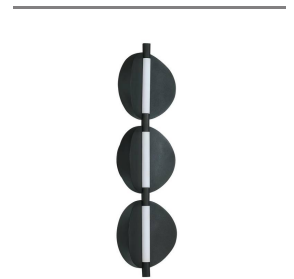

LUNA WALL SCONCE

DWC89
 Cast Bronze
 Aluminum
 H: 28 IN
 W: 8 IN
 D: 3.5 IN

DWC89 LUNA SCONCE ARTERIOS

This trio of concave, bronze-plated cast aluminum medallions form a dramatic backdrop to a convex LED tube. Accented with details of opal acrylic and matte black iron, this sleek style hangs flush to the wall, making it an ideal option for a powder room or corridor. Certified for damp locations and intended for interior use. Finish will vary.