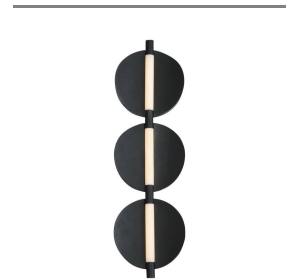

LUNA WALL SCONCE

DWC89
 Cast Bronze
 Aluminum
 H: 28 IN
 W: 8 IN
 D: 3.5 IN

DWC89 LUNA SCONCE ARTERIOS

This trio of concave, bronze-plated cast aluminum medallions form a dramatic backdrop to a convex LED tube. Accented with details of opal acrylic and matte black iron, this sleek style hangs flush to the wall, making it an ideal option for a powder room or corridor. Certified for damp locations and intended for interior use. Finish will vary.