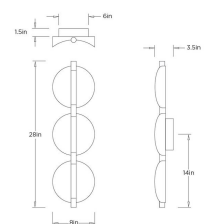

LUNA WALL SCONCE

DWC89
 Cast Bronze
 Aluminum
 H: 28 IN
 W: 8 IN
 D: 3.5 IN

DWC89 LUNA SCONCE ARTERIOS

This trio of concave, bronze-plated cast aluminum medallions form a dramatic backdrop to a convex LED tube. Accented with details of opal acrylic and matte black iron, this sleek style hangs flush to the wall, making it an ideal option for a powder room or corridor. Certified for damp locations and intended for interior use. Finish will vary.