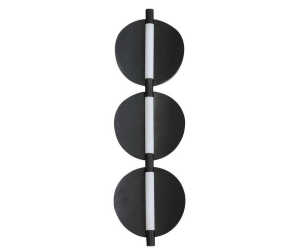

LUNA WALL SCONCE

DWC89
 Cast Bronze
 Aluminum
 H: 28 IN
 W: 8 IN
 D: 3.5 IN

DWC89 LUNA SCONCE ARTERIOS

This trio of concave, bronze-plated cast aluminum medallions form a dramatic backdrop to a convex LED tube. Accented with details of opal acrylic and matte black iron, this sleek style hangs flush to the wall, making it an ideal option for a powder room or corridor. Certified for damp locations and intended for interior use. Finish will vary.