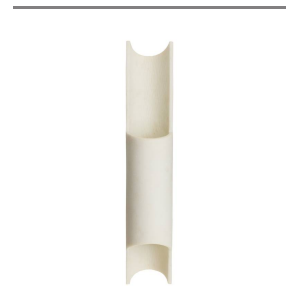

MATTHEW WALL SCONCE

DWC94  
Ivory  
H: 26.5 IN  
W: 5.5 IN  
D: 6.5 IN

The curved lines of architectural arches find their match in this ivory riverstone composite sconce. Mounted on a rectangular backplate of English bronze-plated steel, this ivory-hued light's cut-out effect allows light to be gently projected both upwards and downwards, making it a dramatic option when hung in multiples or a pair. Finish will vary.