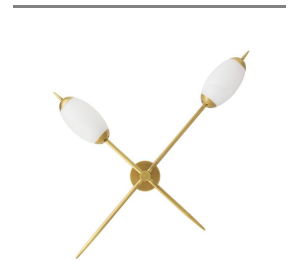

NATALIA WALL SCONCE

DWC95
 Antique Brass
 H: 39 IN
 D: 5.5 IN

Dual matte swirl glass globes topped by rotating antique brass-plated iron supports, the fixtures can be adjusted to mirror one another when hung in a pair on either side of a vanity or corridor. Certified for damp locations and intended for interior use. Finish will vary.

DWC95 NATALIA SCONCE ARTERIOS