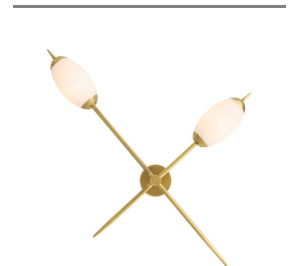

NATALIA WALL SCONCE

DWC95
 Antique Brass
 H: 39 IN
 D: 5.5 IN

Dual matte swirl glass globes topped by rotating antique brass-plated iron supports, the fixtures can be adjusted to mirror one another when hung in a pair on either side of a vanity or corridor. Certified for damp locations and intended for interior use. Finish will vary.

DWC95 NATALIA SCONCE ARTERIOS