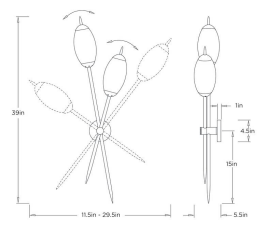

NATALIA WALL SCONCE

DWC95
 Antique Brass
 H: 39 IN
 D: 5.5 IN

Dual matte swirl glass globes topped by rotating antique brass-plated iron supports, the fixtures can be adjusted to mirror one another when hung in a pair on either side of a vanity or corridor. Certified for damp locations and intended for interior use. Finish will vary.

DWC95 NATALIA SCONCE ARTERIOS