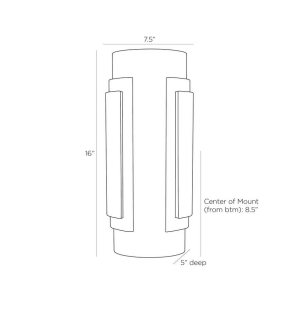

VIVIAN WALL SCONCE

DWI03
 Champagne
 H: 16 IN
 W: 7.5 IN
 D: 5 IN

A layered composition of textured champagne and smoke glass create the moody and magical Vivian sconce. Inspired by jewelry, the arrangement features overlapping glass sleeves in staggered sizes, with bronze iron forming a cuff around the glass column. Certified for damp locations and intended for interior use.