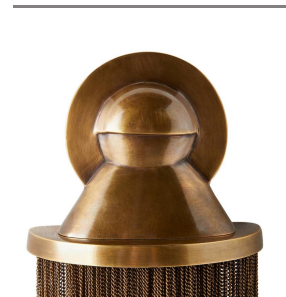

VANKO WALL SCONCE

DWI05
 Vintage Brass
 H: 24 IN
 W: 6.5 IN
 D: 4 IN

Art Deco style and a nod to Mesoamerican art, provided inspiration for the tasseled Vanko sconce. The statement piece is created with a cast, antique brass head, in an Aztec-style silhouette, and a fall of fringe created in antique-brass iron. Finish will vary. Certified for damp locations and intended for interior use.