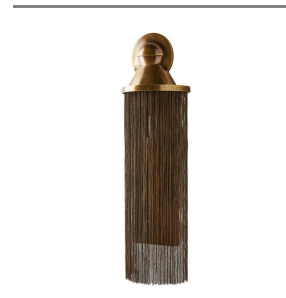

VANKO WALL SCONCE

DWI05
 Vintage Brass
 H: 24 IN
 W: 6.5 IN
 D: 4 IN

Art Deco style and a nod to Mesoamerican art, provided inspiration for the tasseled Vanko sconce. The statement piece is created with a cast, antique brass head, in an Aztec-style silhouette, and a fall of fringe created in antique-brass iron. Finish will vary. Certified for damp locations and intended for interior use.