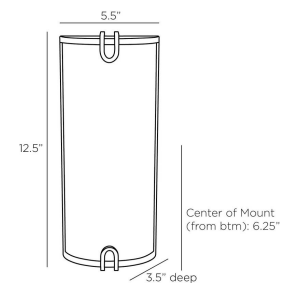

ADRIEL WALL SCONCE

DWI10
 Antique Brass,
 Mercury Glass
 H: 12.5 IN
 W: 5.5 IN
 D: 3.5 IN

Designed to recall antique theater lighting, the mesmerizing finish of Mercury glass makes this glass-shaded sconce a standout in any décor. Mounted in a frame of antique brass iron, it is sure to deliver the drama. Certified for damp locations and intended for interior use. Finish will vary.