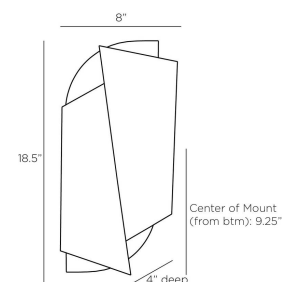

ALDRIDGE WALL SCONCE

DW111
 Blackened Iron
 H: 18.5 IN
 W: 8 IN
 D: 4 IN

Playful intersecting planes of waxed blackened iron and black chiseled marble make an eye-catching mix in this modern sconce. Making the most of its intriguing lattice surface, it is designed so that light will reflect off the chiseled marble surface, delivering a soft and moody glow to any space. Certified for damp locations and intended for interior use. Finish will vary.