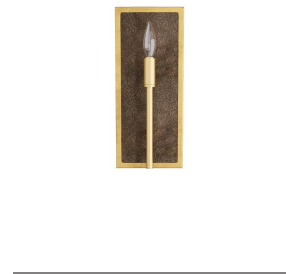

AVANTI WALL SCONCE

DW113
Brown
H: 13.5 IN
W: 5.5 IN
D: 4 IN

This transitional sconce pairs a textural brown suede backplate with an antique brass finished iron support and frame to intrigue the eye. Designed to perfectly highlight an elegant Edison bulb, accented with a scoreline finish below the bulb. Certified for damp locations and intended for interior use. Finish will vary.