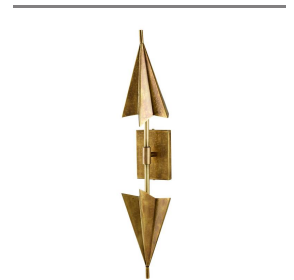

CANARY WALL SCONCE

DW117  
 Antique Brass  
 H: 30.5 IN  
 W: 7 IN  
 D: 3.5 IN

Etched antique brass is folded and formed into the spear-like sconce. Recalling a paper airplane, the double arrow fixture casts emboldened shapes on the wall, making this style ideal for a corridor or hallway.