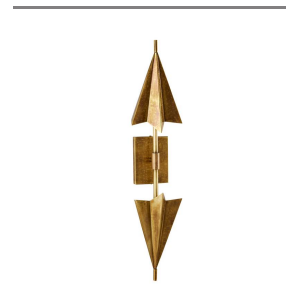

CANARY WALL SCONCE

DW117  
 Antique Brass  
 H: 30.5 IN  
 W: 7 IN  
 D: 3.5 IN

Etched antique brass is folded and formed into the spear-like sconce. Recalling a paper airplane, the double arrow fixture casts emboldened shapes on the wall, making this style ideal for a corridor or hallway.