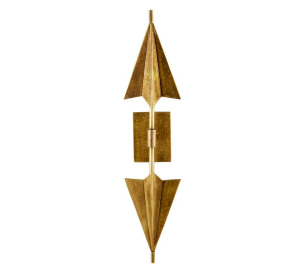

CANARY WALL SCONCE

DW117  
 Antique Brass  
 H: 30.5 IN  
 W: 7 IN  
 D: 3.5 IN

Etched antique brass is folded and formed into the spear-like sconce. Recalling a paper airplane, the double arrow fixture casts emboldened shapes on the wall, making this style ideal for a corridor or hallway.