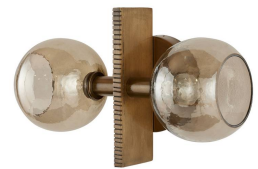

CHAMBERLIN WALL SCONCE

DWI19  
Smoke Luster  
H: 8 IN  
W: 13 IN  
D: 5.5 IN

Easily placed horizontally or vertically, the Chamberlin is at home in a contemporary or industrial setting. Offering an alluring mix of antique brass-plated iron hardware and smoke luster glass, two globe lights are contrasted with a textural bar detail at the center. Finish will vary.