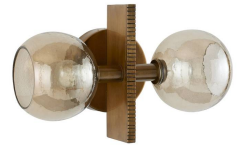

CHAMBERLIN WALL SCONCE

DWI19  
Smoke Luster  
H: 8 IN  
W: 13 IN  
D: 5.5 IN

Easily placed horizontally or vertically, the Chamberlin is at home in a contemporary or industrial setting. Offering an alluring mix of antique brass-plated iron hardware and smoke luster glass, two globe lights are contrasted with a textural bar detail at the center. Finish will vary.