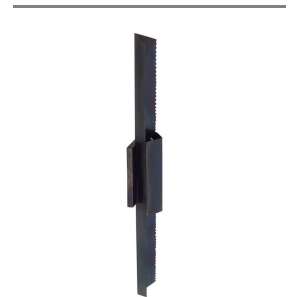

FRANCISCO WALL SCONCE

DWI21
 Burnt Iron
 H: 36 IN
 W: 4.5 IN
 D: 4 IN

Contemporary mirrored architecture gets a literal edge with our burnt iron sconce. Brutalist-inspired sawtooth details are juxtaposed with a V-shaped grooved opening that allows light to highlight its blue-hued finish. Can be staged horizontally and vertically. Certified for damp locations and intended for interior use. Finish will vary.