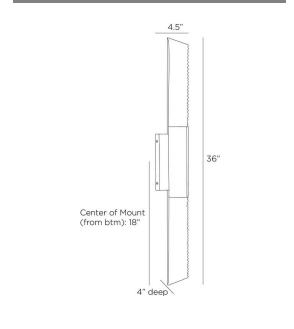

FRANCISCO WALL SCONCE

DWI21
 Burnt Iron
 H: 36 IN
 W: 4.5 IN
 D: 4 IN

Contemporary mirrored architecture gets a literal edge with our burnt iron sconce. Brutalist-inspired sawtooth details are juxtaposed with a V-shaped grooved opening that allows light to highlight its blue-hued finish. Can be staged horizontally and vertically. Certified for damp locations and intended for interior use. Finish will vary.