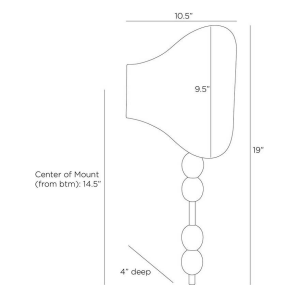

FLANNERY WALL SCONCE

DWI22
 Natural Iron
 H: 19 IN
 W: 10.5 IN
 D: 4 IN

An amulet-inspired shade of navy leather evokes '70s inspired sculpture, updated for the modern age. This eye-catching fixture is accented with a charm-inspired stem of natural iron. Certified for damp locations and intended for interior use. Finish will vary.