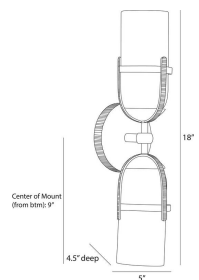

JACOBSON SCONCE

DWI26  
 Antique Brass,  
 Hammered Smoke  
 Glass  
 H: 18 IN  
 W: 5 IN  
 D: 4.5 IN

Double glass goblets of smoke hammered glass are suspended on either side of a ridged fixture of antique brass. This versatile sconce has a timeless historical feel and modern adaptability—it can be hung vertically and horizontally. Matching antique brass backplate. Certified for damp locations and intended for interior use. Finish will vary.