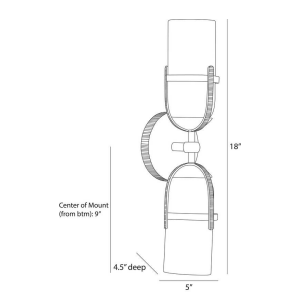

JACOBSON WALL SCONCE

DWI26
 Antique Brass,
 Hammered Smoke
 Glass
 H: 18 IN
 W: 5 IN
 D: 4.5 IN

Double glass goblets of smoke hammered glass are suspended on either side of a ridged fixture of antique brass. This versatile sconce has a timeless historical feel and modern adaptability—it can be hung vertically and horizontally. Matching antique brass backplate. Certified for damp locations and intended for interior use. Finish will vary.