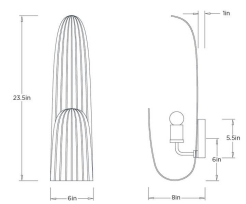

PALMIRA WALL SCONCE

DWI30

H: 23.5 IN

W: 6 IN

D: 8 IN

The Palmira Wall Sconce draws inspiration from botanical forms and pronounced leaf veining, resulting in a simple yet sophisticated design. Finished in rich vintage brass, this sculptural fixture brings an elegant, organic touch to walls, enhancing hallways, bathrooms, and refined living spaces.

DWI30 PALMIRA WALL SCONCE

ARTERIOS