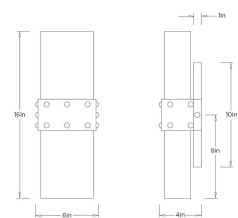

ARDENA WALL SCONCE

DWI31

H: 16 IN

W: 6 IN

D: 4 IN

Artfully minimalist, the Ardena Wall Sconce celebrates the organic beauty of horned material with its clean, simple form. Crafted from faux horn resin showcasing natural tonal variations, this fixture acts as a sophisticated accent. Its streamlined silhouette casts a refined, layered glow, creating depth and understated elegance wherever it's placed.