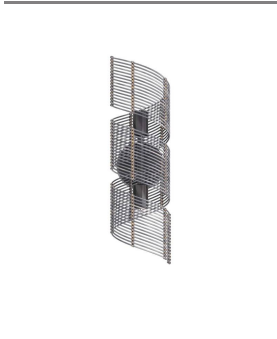

TAMARA WALL SCONCE

DWS02
Dark Gray Stained
H: 18.5 IN
W: 5.5 IN
D: 7 IN

The Tamara sconce adds a layer of texture and movement, while providing soft illumination. Crafted in a spiraling ribbon of dark gray-stained buri midrib, the wall light offers an organic modern twist. The sconce is fitted with candle holder that holds a clear tubular bulb on each end, directing light above and below. Finish will vary.