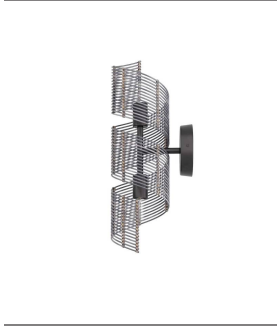

TAMARA WALL SCONCE

DWS02
Dark Gray Stained
H: 18.5 IN
W: 5.5 IN
D: 7 IN

The Tamara sconce adds a layer of texture and movement, while providing soft illumination. Crafted in a spiraling ribbon of dark gray-stained buri midrib, the wall light offers an organic modern twist. The sconce is fitted with candle holder that holds a clear tubular bulb on each end, directing light above and below. Finish will vary.