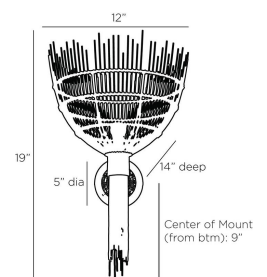

ABITHA WALL SCONCE

DWS03  
 Natural Coco Midrib  
 H: 19 IN  
 W: 12 IN  
 D: 14 IN

Bring a hint of the islands to your abode with our thatched-roof inspired Abitha. A sustainable twist on a classic torchiere, lengths of natural coco rib rattan are woven together to create a textural form. Finished with irregular lengths at its base for interest and wrapped throughout with natural abaca. Finish will vary.