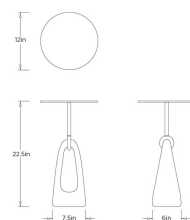

MILES ACCENT TABLE

FAC04
 Graphite
 H: 22.5 IN
 Dia: 12.0 IN

A free-form base of graphite ricestone composite is pulled upwards by a hammered top of vintage bronze-plated iron. This textural piece can serve as a rugged companion for your favorite lounge chair and is even more dynamic when paired on either side of a sofa. Ricestone composite will vary.