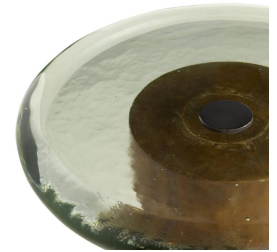

BUCKLEY ACCENT TABLE

FA111
 Washed Tobacco
 H: 20.5 IN
 Dia: 15.0 IN

This sleight-of-hand material mix draws the best from the industrial and natural worlds. Buckley's solid column of mango wood in a washed tobacco finish is topped with smoke cast glass for interest and finished with a blackened iron base. Its bullnose profile is adorned with a blackened iron screw at the top for easy lifting and moving. Wood and glass will vary.