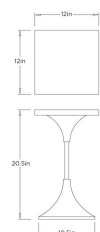

WINDSOR ACCENT TABLE

FAI28

H: 20.5 IN

W: 12 IN

D: 12 IN

FAIR WINDSOR ACCENT TABLE

ARTERIOS

Sculptural yet functional, the Windsor Accent Table showcases a harmonious blend of modern geometry and artisanal craftsmanship. Its square top, crafted in Night Sky oak wood veneer, rests on a distressed metal stem that tapers elegantly into a solid base, creating a striking balance of form and stability. Finished in warm, rich tones with subtle texture, this versatile table works beautifully in living rooms, bedrooms, or entryways, offering both utility and refined design.