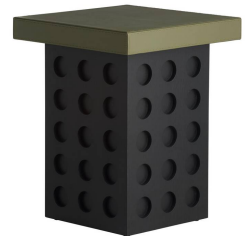

ARCO ACCENT TABLE

FAI29

H: 20.5 IN

W: 16 IN

D: 16 IN

The Arco Accent Table embodies the principle that balanced form follows function, featuring a clean, architectural silhouette. Its top, wrapped proudly in leather, sits on a wood base featuring a closed geometric pattern. This contrast of material makes it a sophisticated, functional addition to any modern living space.