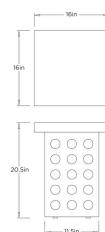

ARCO ACCENT TABLE

FAI29

H: 20.5 IN

W: 16 IN

D: 16 IN

The Arco Accent Table embodies the principle that balanced form follows function, featuring a clean, architectural silhouette. Its top, wrapped proudly in leather, sits on a wood base featuring a closed geometric pattern. This contrast of material makes it a sophisticated, functional addition to any modern living space.