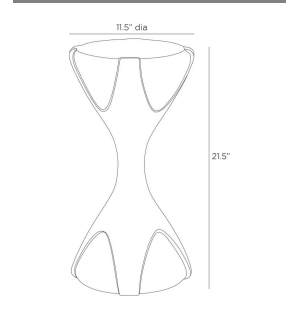

DEWEY OUTDOOR ACCENT TABLE

FAS08  
Ivory  
H: 21.5 IN  
Dia: 11.5 IN

Traditional clawfoot motifs are updated in an ivory outdoor drink table. Crafted of concrete composite in an hourglass silhouette, this sturdy style mixes smooth and textural surfaces with claw-like cutout details at the base.