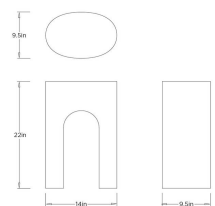

CONSTANTINE SHORT ACCENT TABLE

FAS20

H: 22 IN

W: 14 IN

D: 9.5 IN

The Constantine Short Accent Table draws its inspiration from the elegant geometry of architectural arches. It features a striking, statuesque silhouette finished in a deep, dark moss lacquer that adds a lustrous, moody depth to its form.