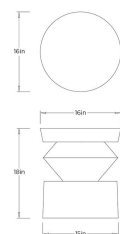

UMA ACCENT TABLE

FAS21

H: 18 IN

Dia: 16.0 IN

The Uma Accent Table features a sleek, minimalist silhouette finished in a luminous ivory lacquer. Its high-gloss surface highlights a clean, sculptural form that brings a sense of light and modern polish to the room. Designed for versatility, this piece offers a sophisticated, understated presence that seamlessly integrates into any living space.