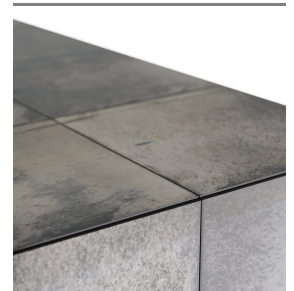

ANTONIA COFFEE TABLE

FC110
Bronze
H: 13.5 IN
W: 40 IN
D: 40 IN

The vintage allure of watercolor design inspired the finish of our antiqued-finished coffee table. The top and sides are wrapped around in a grid pattern floating on a bronzed iron base. Antiquing will vary.