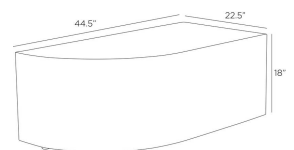

CORTEZ COFFEE TABLE

FC116
 Antique Brass
 H: 18 IN
 W: 44 IN
 D: 22 IN

A monolithic cocktail table of antique brass plated iron is elegant alone, and even more dynamic when paired with its bronze-plated mate. Designed to float in a space, the purely modern form is always essential, never extraneous.