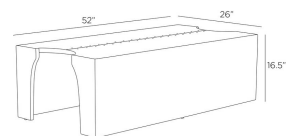

HALTON COFFEE TABLE

FC119
Smoke
H: 16.5 IN
W: 52 IN
D: 26 IN

A playful style of smoke oak veneer, blackened iron in button accents and cutout details borrowed from tailoring, dress up the distilled and minimal form with an element of surprise. Wood will vary.