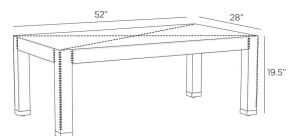

HIDALGO COFFEE TABLE

FC122
 Dim Gray
 H: 19.5 IN
 W: 52 IN
 D: 28 IN

A striking graphic X whipstitched detail borrowed from tailoring dresses up the surface of a Parsons-inspired table. Covered from top to blackened bronze-tipped legs in dim gray leather, the Hidalgo's nestable height allows an ottoman or poof to be stashed underneath. Leather will vary.