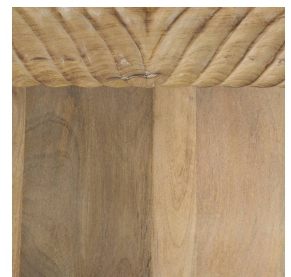

JETSON COFFEE TABLE

FC124
 Washed Tobacco
 H: 16.5 IN
 W: 51 IN
 D: 29.5 IN

The details of Spanish wood carvings influenced the ridged edges of our substantial handcrafted cocktail table. Crafted of mango wood in a washed tobacco shade, it is accented with sturdy legs in a triangular shape. Finish will vary.