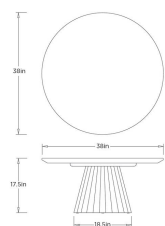

RINNY COFFEE TABLE

FCI31
White Gesso
H: 17.5 IN
Dia: 38.0 IN

This sleek style is an elegant addition to any living room. Designed with a white marble top that sits atop a tapered, ridged base of matte white gesso mango wood, this table was inspired by the draping in fabric to capture light and shadow. The bright white pedestal table is a fresh and impactful option for any space. Finish will vary.