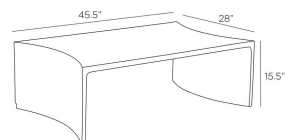

HANEY OUTDOOR COFFEE TABLE

FCS16
 Ivory
 H: 15.5 IN
 W: 45.5 IN
 D: 28 IN

We refined Haney's bold silhouette with gently curved sides for added dimensionality. Cast of ivory concrete composite, this elegant cocktail table features dual inside panels textured to recall a coral reef, adding to the resonant form. Finish will vary.