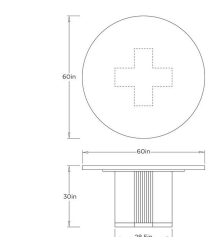

MADDOCK DINING TABLE

FDI07  
 Gray  
 H: 30 IN  
 Dia: 60.0 IN

Crafted from mango wood in an ebony finish, this 60-inch dining table features a carefully inlaid network of gray bone cascades down the front facing edges of this intersecting base. Comfortably accommodates four to six guests. Finish will vary.