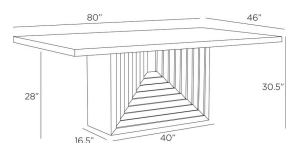

CROCKETT DINING TABLE

FDS10
 Oyster
 H: 30.5 IN
 W: 80 IN
 D: 46 IN

We over scaled the dimensions of a rectangular pedestal table to make it a monumental centerpiece. A stepped, reversed pyramid base offers a ceremonial quality, while the oyster-finished oak veneer top is luxuriously detailed with intriguing, mirrored insets of dark oyster oak veneer. Finish will vary.