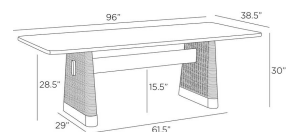

DELRIO OUTDOOR DINING TABLE

FDS12
 Honey
 H: 30 IN
 W: 96 IN
 D: 38.5 IN

Substantially built from engineered marine grade hardwood with a grade A solid teak veneer stained in a rich honey hue. The Delrio outdoor dining table offers the perfect synthesis between Japanese and Southwestern style. A tapered base adds an extra lift to the cantilevered top. Hand-applied synthetic rope in a matching honey finish on each angled leg showcases the true craftsmanship of this design. Finish will vary.