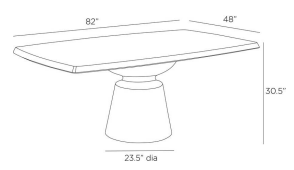

FORGEY DINING TABLE

FDS20
 Verde Faux Marble
 H: 30 IN
 W: 82 IN
 D: 48 IN

Classicism meets contemporary. The urn-shaped base of verde faux marble hydroprint concrete composite offers an elegant juxtaposition of materials to the ebony oak veneer top. Beveled on all four edges, the Forgey's polished surface features a diamond patterned top. Finish will vary.