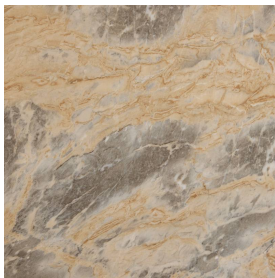

PRIMROSE DINING TABLE

FDS25

H: 30 IN

Dia: 52.0 IN

The Primrose Dining Table is a striking expression of biophilic form, drawing inspiration from the organic curves and fluid shapes found in nature. Crafted from concrete composite in a faux Sahara marble finish, this rich, earthy palette brings a grounded yet luxurious presence to any interior, making it an ideal centerpiece for a dining room or a grand foyer.