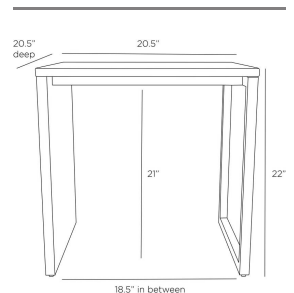

VERBENA ACCENT TABLE

FE111
 Natural Iron
 H: 22 IN
 W: 20.5 IN
 D: 20.5 IN

The architectural Verbena side table is conceived in a streamlined design that plays with the idea of open and closed forms. Neutral capri marble forms the top, contrasting against the thick natural iron base construction, with one solid panel and an open framework on the other. Finish will vary.