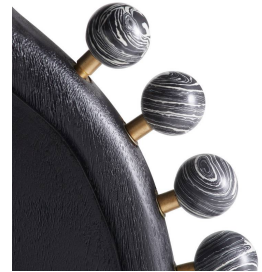

GUILLERMO ACCENT TABLE

FEI27
 Ebony
 H: 22 IN
 Dia: 20.5 IN

Reminiscent of a mixed-media sculpture, the Guillermo is an adaptable piece of art for the home. Carved of ebony mango wood and adorned with Venus marble orbs to resemble a spiny sea creature, this style offers a surprise from every angle. Finish will vary.