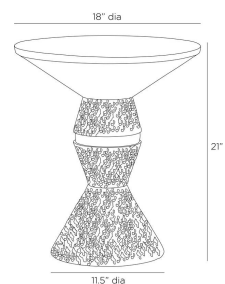

FLOYD ACCENT TABLE

FEI28
 Blackened Bronze
 H: 21 IN
 Dia: 18.0 IN

Inspired by Brutalist bronze sculptures, the totemic form of the Floyd is cast in blackened bronze aluminum. Heavily textured, this two-tone style is bisected by a band of smooth antique brass cast aluminum to highlight the pleasing hourglass silhouette. Finish will vary.