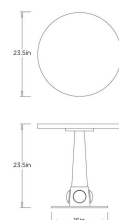

LANCELOT END TABLE

FEI33
Wirebrushed Ebony
H: 23.5 IN
Dia: 23.5 IN

Glamorous from top to base, this wire-brushed mango wood end table finished in ebony harkens back to the Art Deco era. The antique brass base, inset with oval cabochons of Bengal marble, adds a jewel-like accent to this pedestal-style piece. Finish will vary.