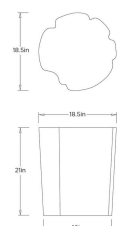

MINERVA ACCENT TABLE

FEI34  
 Distressed Antique  
 Brass  
 H: 21 IN  
 Dia: 18.5 IN

This faux bois end table of cast aluminum is plated in antique brass, then distressed. The resulting finish delivers an array of metallic hues that will vary from piece to piece. Finish will vary.

FEI34 MINERVA END TABLE