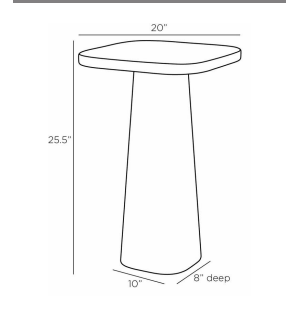

BLYTHE SMALL ACCENT TABLE

FES05
 Navy
 H: 25.5 IN
 W: 20 IN
 D: 16 IN

Pairing the best contemporary and modern design, navy lacquer of the deepest hue gives our essential end table a refined finish. A thick-rimmed top juxtaposes a solid tapered base for the perfect mix of form and function.