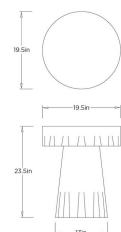

MIRELLE ACCENT TABLE

FES19

H: 23 IN

Dia: 20.0 IN

The Mirelle Accent Table is a captivating study in sculptural form, crafted from concrete composite with a faux Mojave marble finish. Its scalloped silhouette hints at the gentle folds of draped fabric, creating a graceful interplay between fluidity and structure. Substantial yet artfully detailed, this distinctive piece adds texture and dimension to any modern living space.