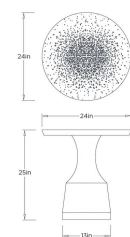

ALTAIR END TABLE

FES20

H: 24.5 IN

Dia: 24.0 IN

The Altair End Table is a cosmic-inspired piece that draws from the beauty of celestial bodies and constellations. Its sleek, tapered pedestal base is finished in a deep black lacquer, serving as a dramatic backdrop for the intricate faux eggshell detailing on the tabletop. This specialized finish creates a shimmering effect reminiscent of a star-filled sky, making it a brilliant focal point for modern living spaces.