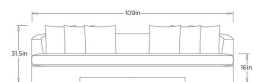

HELENE CURVED OUTDOOR SOFA

FFS08

H: 31.5 IN

W: 109 IN

D: 46 IN

Inspired by the fluidity of a gentle, meandering stream, the Helene Curved Outdoor Sofa forms an elegant, sweeping silhouette that anchors outdoor living areas with sculptural grace. Handwoven using a continuous-loop technique, it expresses exceptional craftsmanship. Finished with an outdoor performance bouclé cushions, it offers luxurious comfort with enduring style.