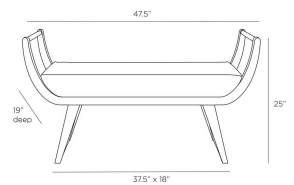

WINSTON BENCH

FHI04
Harvest Velvet
H: 25 IN
W: 47.5 IN
D: 19 IN

Elegantly appointed in a lustrous harvest velvet, our midcentury-influenced Winston bench dresses up any space. Modern and timeless, the seat is designed with sled-legs in ebonized acacia wood, and features brass-clad arm detailing. Finish will vary.