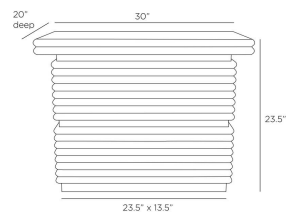

TOBAR SIDE TABLE

F1102
 Ebony
 H: 23.5 IN
 W: 30 IN
 D: 20 IN

Possessing a midcentury sensibility, the Tobar side table delivers on artisanship and robust scale. The two-drawer accent table is crafted in a rich case of ebony oak with ribbed details, creating beautiful linear shadows. Recessed bands of antique brass visually separate the ribbed drawer sections. Black suede lines each drawer. The table is finished on all sides, enabling it to float in a room. Finish will vary.