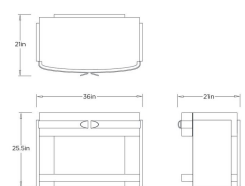

ARION SIDE TABLE

F1108

H: 25 IN

W: 36 IN

D: 21 IN

The Arion Side Table showcases artisanal detailing with a more leather-wrapped body accented by distinctive hardware. Its seamless blend of textured leather and tailored silhouette brings a refined, sculptural touch to any modern interior.