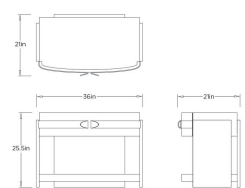

ARION SIDE TABLE

F1108

H: 25.5 IN

W: 36 IN

D: 21 IN

The Arion Side Table showcases artisanal detailing with a more leather-wrapped body accented by distinctive hardware. Its seamless blend of textured leather and tailored silhouette brings a refined, sculptural touch to any modern interior.